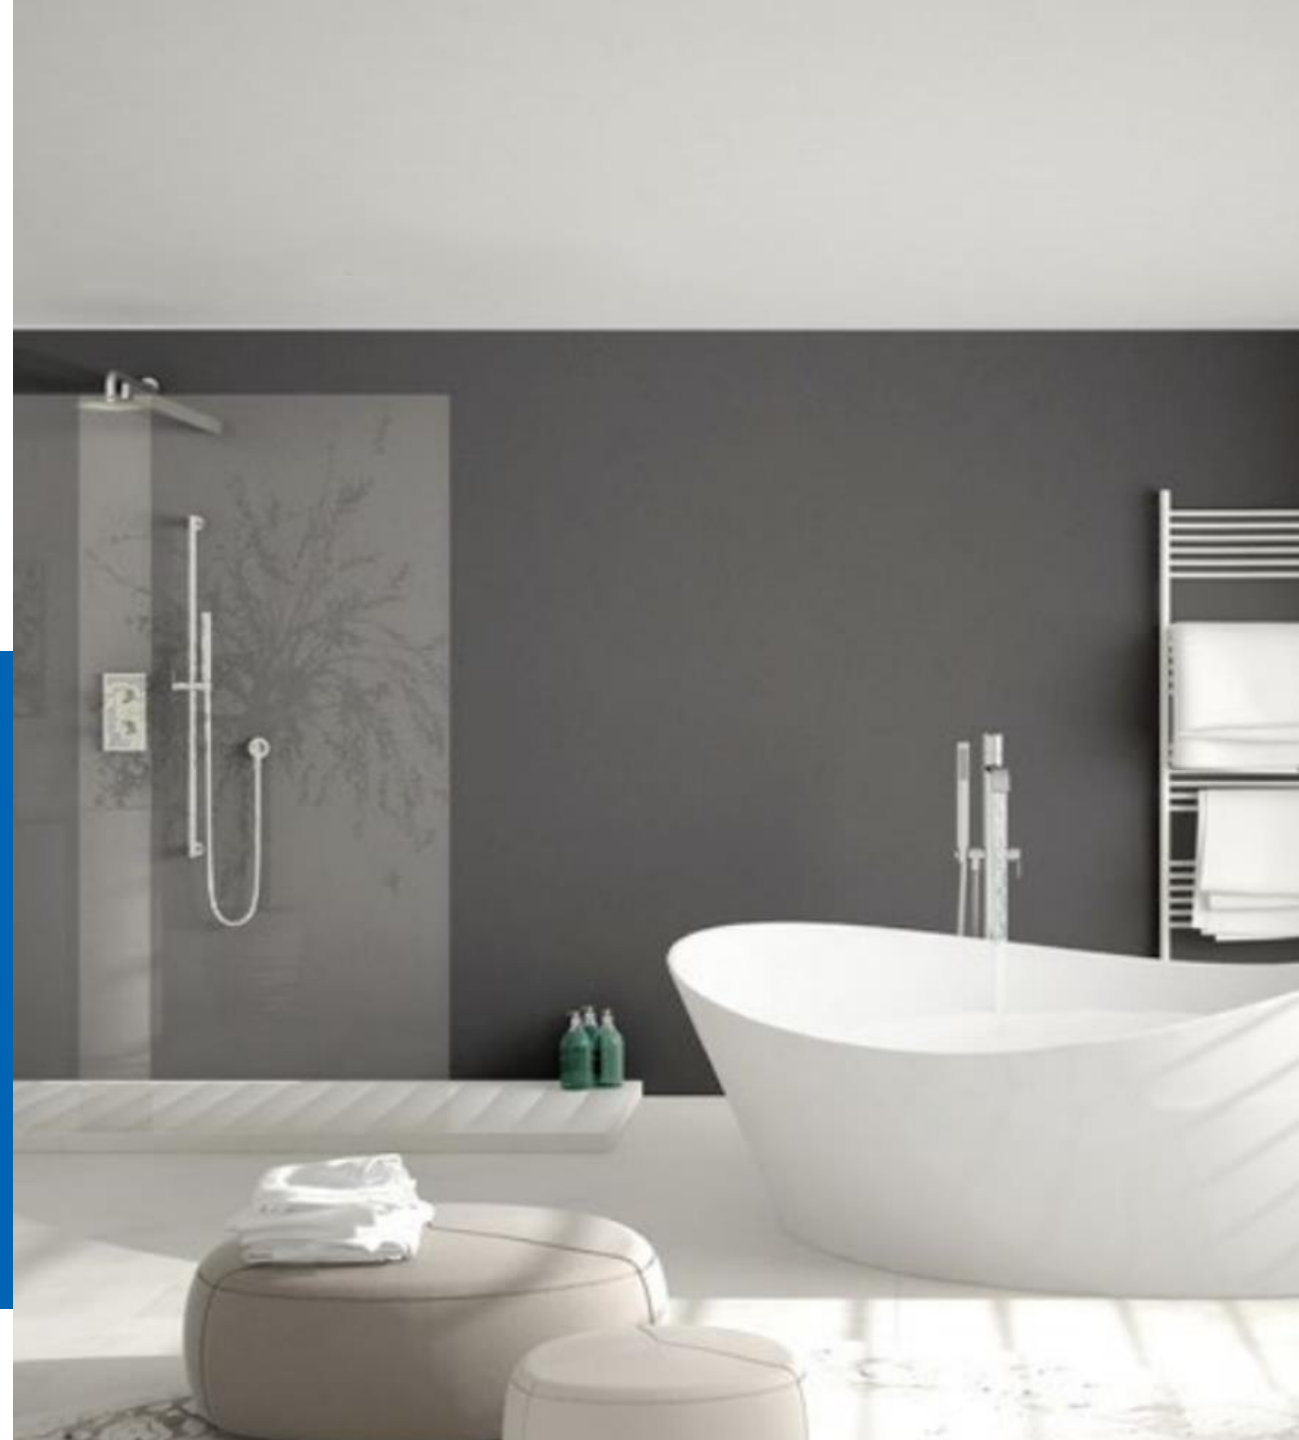

ΧΡΩΜΑΤΟΛΟΓΙΟ